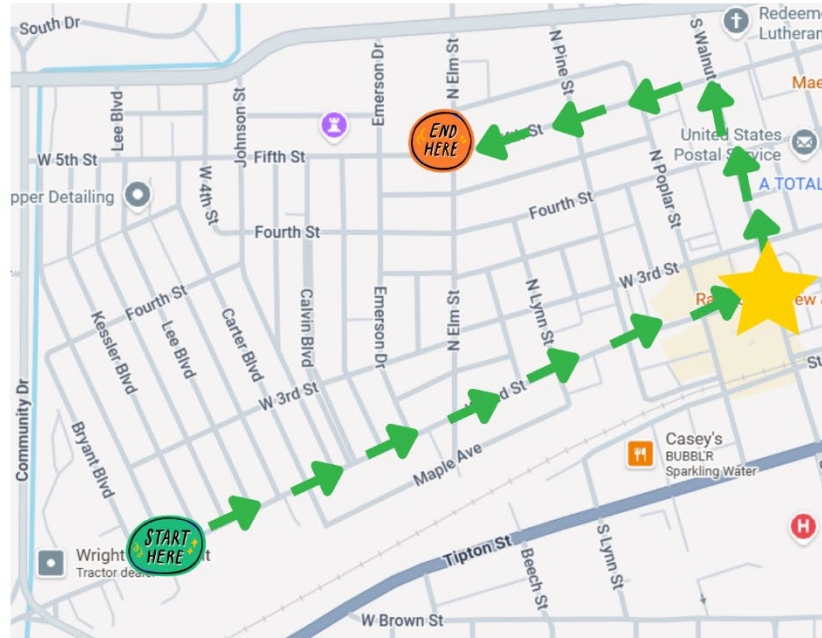

START HERE
2nd St & Bryant Blvd

Performance
2nd St. & Walnut St.

END HERE
5th St & Emerson Dr.

Parade Route

Parade Entry & Staging

FLOATS ONLY
Check in at corner of Stadium & Community Drive

PARTICIPANT DROP OFF
Participants will need to park or drop off in SHS Parking Lot

STAGING ONLY
No traffic allowed